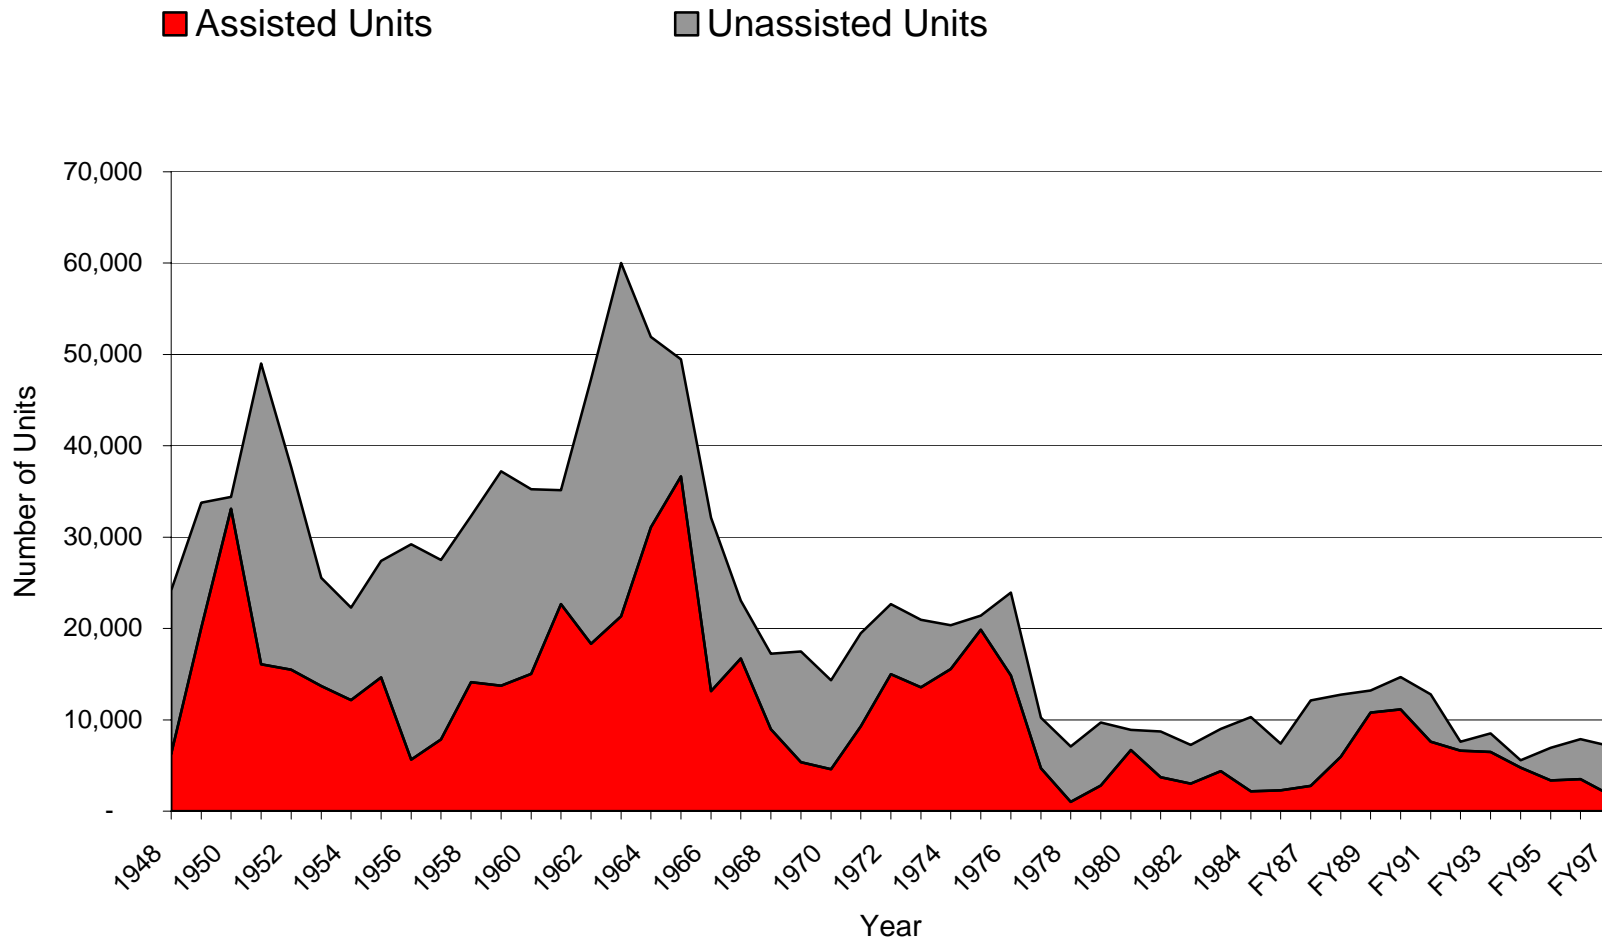

# New York City Housing Production, 1948 to 1997

**Sources:** Total housing production -- NYC Rent Guidelines Board compilation of NYC Department of City Planning data on newly issued Certificates of Occupancy. Total assisted housing production -- NYC Department of City Planning from 1948 through 1986; NYC Department of Housing Preservation and Development from FY 1987 through FY 1997. Graph produced by **Housing First!** 2002, for more information visit [www.housingfirst.net](http://www.housingfirst.net).